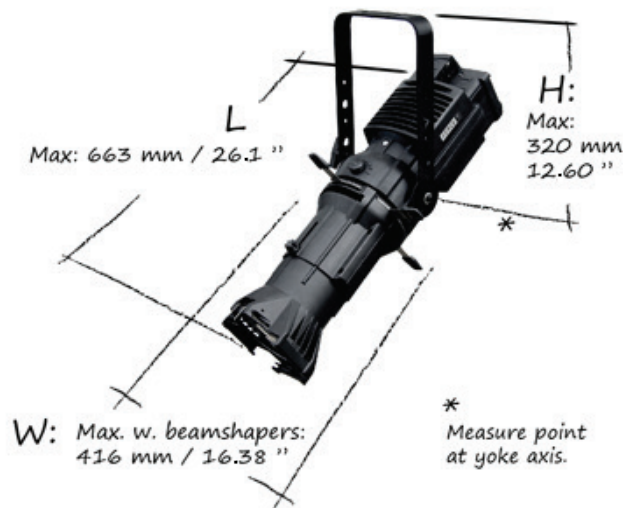

ADDITIONAL INFORMATION

WHERE TO USE FORCE V:

Broadcast studios • Photo shoots • Film and video production • Theaters • Concerts
Museums • Churches • Science centers • Exhibitions • Trades • Fashion shows • Events
Venues • On location • Display lighting