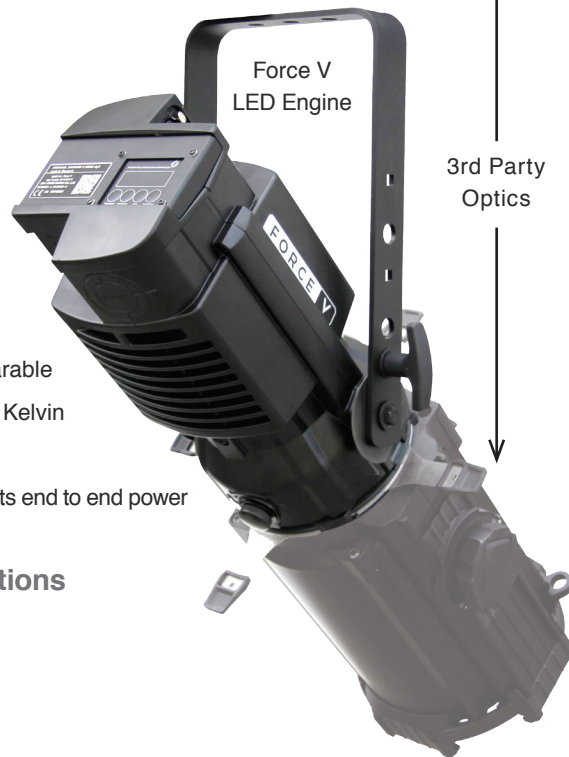

**NEW
HIGH OUTPUT**

FORCE V™

UPGRADE YOUR ELLIPSOIDALS TO LED

The Force V from BBS Lighting is the most powerful LED 'FORCE' ever. A complete LED Retrofit Kit for third party optics that sets new standards for white light LED with very low power consumption.

Force V Features

- Convert existing optics to LED in 1 minute
- Power-saving long LED life
- Ultra silent operation
- Completely smooth full range dimming
- True flicker free internal dimmer
- Excellent shadow rendering
- Crisp Gobo projection
- Clean straight cut with shutters
- High speed strobe and duration
- Extended color gel life
- Available in two color temperatures comparable to tungsten 3200 Kelvin and daylight 5600 Kelvin
- DMX in/out
- PowerCon in/out for connecting up to 10 lights end to end power

Force V Optional LED Configurations

- 3200 Kelvin CRI 94 **NEW**
- 3200 Kelvin CRI 82
- 5600 Kelvin CRI 92 **NEW**
- 5600 Kelvin CRI 73

FORCE V Specifications

POWER

A/C Power Universal 100-240 V
nominal 50 / 60 Hz
Max Power Consumption 150 Watts.
240 Volts 0.6 A / 120 Volts 1.2 A
PowerCon in/out for daisy chaining
10 units (PowerCon).

THERMAL

Ambient operating temperature:
0-40°C / 0-104°F Ultra silent pulse
fan assisting the large heat sink
when needed.

LAMP (High quality LED Array)

- 3200 Kelvin CRI 94
- 3200 Kelvin CRI 82
- 5600 Kelvin CRI 92
- 5600 Kelvin CRI 73