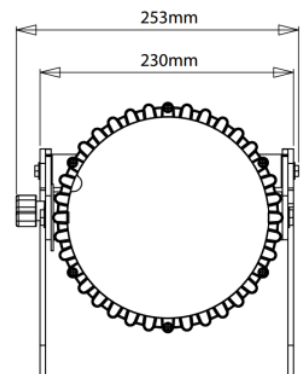

AX10 SpotMax™

Data sheet

Optical

- Colours
  RGBAW
- Total LED power
  135W
- Luminous Flux
  3350Lm
- Emittance (@2m)
  10350Lx
- CRI
  92
- Strobe
  0-25Hz
- Beam Angle
  13°
- Pixels
  1

Construction

- Housing
  Aluminium
- IP Rating
  IP65
- Relative humidity
  0-100%
- Operating Temperature
  0-40 °C
  32-104 °F
- Weight
  7.98kg
  17.5Lbs
- Dimensions
  279 x 296 x 253 (mm)
  10.9 x 11.6 x 9.9 (inches)

Accessories

- Powercon True1 cord
  AX10-CHR (Included)
- 32° Flood diffusor
  AX10-DDSK (Included)
- 13°x 46° Wallwash diffusor
  AX10-WWDSK (Included)
- 13°x 46° Rotatable diffusor
  AX10-ROTAD
- Charging case
  AX10-CHRCSE
- Super bolt
  AX10-BLT

Electrical

- Battery
  LG Chem Lithium-ion
- Battery Lifetime
  70% after 300 cycles
- LED Lifetime
  50.000 Hours
- Charging time (nominal)
  7 Hours
- Input Voltage
  90-264V 47-63Hz
- Input Current
  1.8A/115VAC ~ 1.0A/230VAC
- Inrush Current
  Cold start 70A/230VAC

Control

- Wireless Modules
  865-870MHz
  902-928MHz
  2.4GHz
- Range
  300m | 330 Yards
- DMX
  Supports CRMX and W-DMX