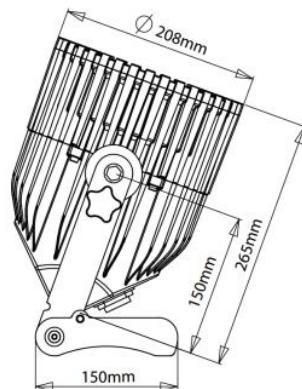

AX10 SpotMax™

Data sheet

Optical

- Colours
RGBAW
- Total LED power
135W
- Luminous Flux
3350Lm
- Emittance (@2m)
10350Lx
- CRI
92
- Strobe
0-25Hz
- Beam Angle
13°
- Pixels
1

Construction

- Housing
Aluminium
- IP Rating
IP65
- Relative humidity
0-100%
- Operating Temperature
0-40 °C
32-104 °F
- Weight
7.98kg
17.5Lbs
- Dimensions
279 x 296 x 253 (mm)
10.9 x 11.6 x 9.9 (inches)

Accessories

-  Powercon True1 cord
AX10-CHR (Included)
-  32° Flood diffusor
AX10-DDSK (Included)
-  13°x 46° Wallwash diffusor
AX10-WWDSK (Included)
-  13°x 46° Rotatable diffusor
AX10-ROTAD
-  Charging case
AX10-CHRCSE
-  Super bolt
AX10-BLT

Control

- Wireless Modules
865-870MHz
902-928MHz
2.4GHz
- Range
300m | 330 Yards
- DMX
Supports CRMX and W-DMX