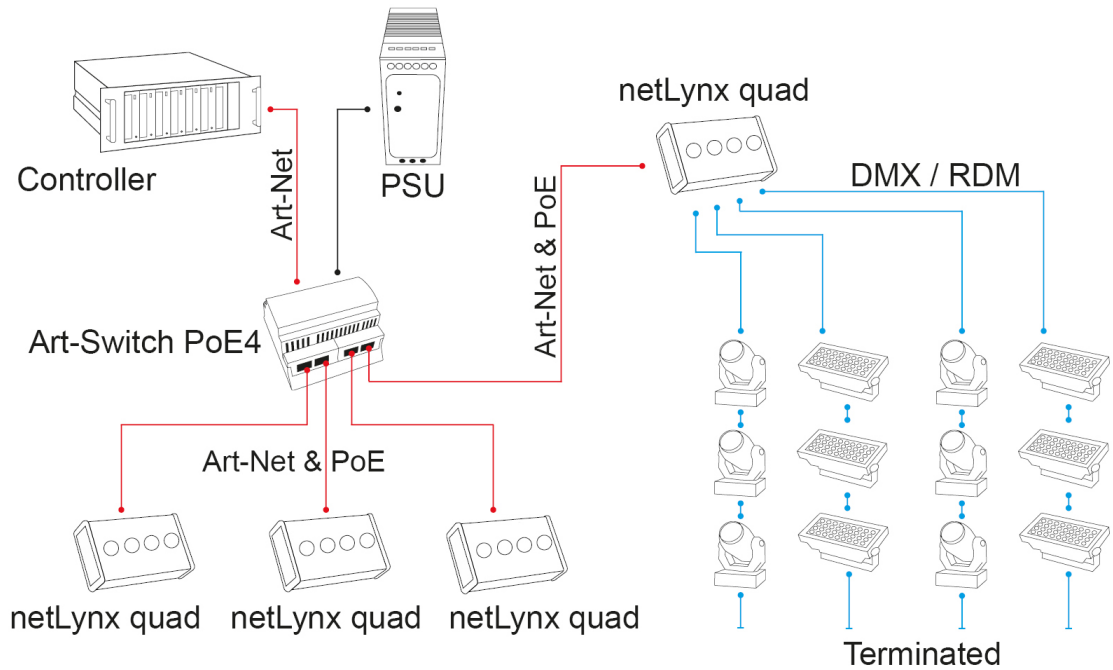

Configuration / Indication

- Internal web browser, DMX-Workshop
- Factory reset button / Squawk
- DHCP or static IP or LLRP negotiation
- LED Indication: Power / Network Activity / DMX

Control Protocols

- Ethernet: Art-Net 4, sACN, RDMnet LLRP
- Output: DMX512, DMX512 (1990), DMX512-A, RDM V1.0 (E1.20 - 2010)
- Input: DMX512, DMX512 (1990), DMX512-A

Data connection & protection

- RJ45 Ethercon (1 no.), isolated to 1 kV, supports 10/100BaseT and PoE (IEEE 802.3af)
- DMX Connector: XLR5 (4 no.)
- DMX mode: floating
- DMX isolation: n/a
- DMX ESD protection: 15 kV
- Electrocution protection: 425 VAC continuous connection (self-healing)

Ordering information

- Product code: netLynx quad
- Package contents: netLynx quad
- Accessories
 - PSU-9-1.5-XLR4
 - Art-Switch PoE4 & PSU-48-1-DR (powers up to 4 netLynx quad products)

Artistic Licence

Mounting diagram

Application diagram

In this example, four netLynx quad products are powered using PoE supplied by an Art-Switch POE4. Each netLynx quad can convert up to 4 Universes of data.

The Mould Making Workshop
Soby Mews
Bovey Tracey
TQ13 9JG
United Kingdom