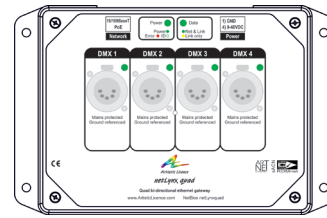

netLynx quad

Category

- B) Art-Net & sACN

Description

- Four universe Art-Net / sACN to DMX512 & RDM converter. All 4 ports are bidirectional and also support DMX512 to Art-Net/sACN conversion.

Mechanical

- Mounting: Flange or Desk
- Material: Flame retardant black ABS (UL94V-0)
- Overall Dimensions: 156mm (W) x 118mm (H) x 58mm (D)
- Mounting centres: 171.5mm x 89mm (4 no. M4)
- Mass: 0.2 kg
- Country of manufacture: UK

Power & Electrical

- Input voltage: 9-48 VDC or PoE (IEEE 802.3af - 2003)
- Input connector: XLR4 (1 no.)
- Input power (max): 2W
- DC fuse: Internal resettable fuse for control electronics
- Duty cycle: 100% @ 25°C

Configuration / Indication

- Internal web browser, DMX-Workshop
- Factory reset button / Squawk
- DHCP or static IP or LLRP negotiation
- LED Indication: Power / Network Activity / DMX

Control Protocols