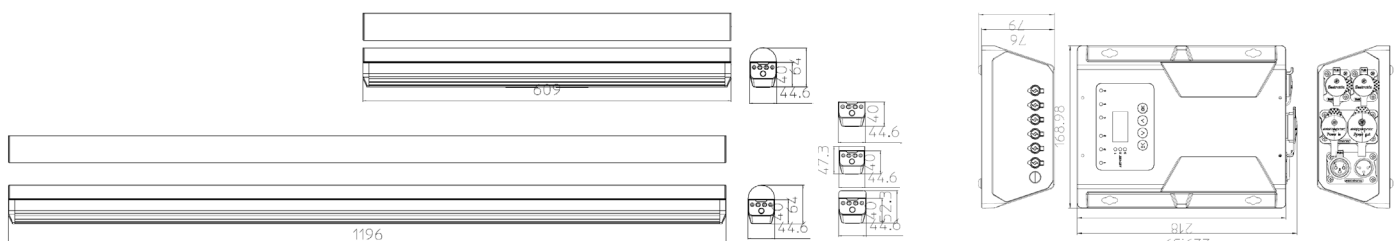

All specifications are typical values. Subject to change without notice.

¹ Brand: LumenRadio AB, Equipment: CRMX TimoTwo, Model: 800-8107