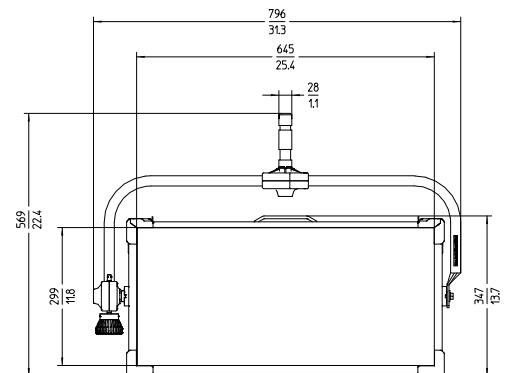

### S60 Pro

Size: 698 x 348 x 135 mm / 27.5 x 13.7 x 5.3 in  
Weight: approx. 13 kg / 28.7 lbs

### S60 Pro MAN - with Manual Yoke

Size: 825 x 568 x 135 mm / 32.5 x 22.4 x 5.3 in  
Weight: approx. 15 kg / 33.1 lbs

### S60 Pro P.O. - with Pole Operated Yoke

Size: 796 x 569 x 135 mm / 31.3 x 22.4 x 5.3 in  
Weight: approx. 16,5 kg / 36.4 lbs

All specifications are nominal / typical values.  
Preliminary data.