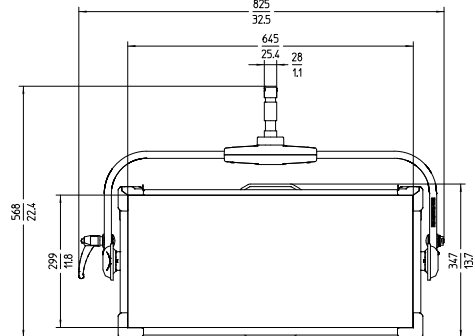

### Electrical (Lamphed)

Power Supply	Internal
Power Consumption	500 W Maximum
AC Voltage Range	110 - 240 V~, 50/60 Hz
AC Power Connection	In and Through, PowerCON® TRUE1 TOP Compatible
DC Voltage Range	48 to 52 V- (100% Output)
DC Power Connector	3-Pin XLR (Pin 1: Negative, Pin 2: Positive)
Protection Class / IP Rating	I / IP20
Ambient Temperature Operation	-20 to +45 °C / -4 to +113° F
Estimated LED Lifetime (L70)	40,000 Hours
Estimated Color Shift Over Lifetime (CCT)	+/- 5%
Certifications & Declarations of Conformity	CE, CB, ENEC, cNRTLus, FCC, PSE & more

### S60 Pro

Size: 698 x 348 x 135 mm / 27.5 x 13.7 x 5.3 in  
Weight: approx. 13 kg / 28.7 lbs

### S60 Pro MAN - with Manual Yoke

Size: 825 x 568 x 135 mm / 32.5 x 22.4 x 5.3 in  
Weight: approx. 15 kg / 33.1 lbs

### S60 Pro P.O. - with Pole Operated Yoke

Size: 796 x 569 x 135 mm / 31.3 x 22.4 x 5.3 in  
Weight: approx. 16,5 kg / 36.4 lbs

All specifications are nominal / typical values.  
Preliminary data.