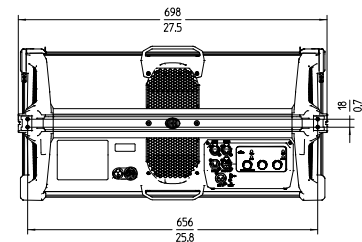

### Mechanical

Versions	Manual Pole Operated
Handling	Aluminum Yoke with High-Strength Tilt Lock Steel Yoke for Pole Operation (Pan, Tilt) Rail for Fixed and Center Mount Yokes
Mounting	28 mm spigot (Junior Pin)
Housing Colors	Blue/Silver, Black
Tilt Angle	+/- 90°
Weight with Manual Yoke	approx. 15 kg / 33.1 lbs (Internal PSU)

### Control Options

On-Board Control	On-Board Control Panel on Bottom of Fixture
Wired Control	DMX-512A, RDM, Art-Net 4, sACN, LAN (Web-control, ALSM, mDNS Bonjour, PTP, NTP) Data Continues to Pass While Fixture is Powered Off.
Built-In Wireless Control	CRMX Classic, CRMX2, W-DMX G3 / G4 / G4S / G5, BL, Native Bluetooth 5.0
Software Interface	LAN/EtherCon and USB-C
Digital Twin Available	Yes
CloudIO Remote Maintenance Tool	Yes
Software	LiOS

### S60 Pro

Size: 698 x 348 x 135 mm / 27.5 x 13.7 x 5.3 in  
Weight: approx. 13 kg / 28.7 lbs

### S60 Pro MAN - with Manual Yoke

Size: 825 x 568 x 135 mm / 32.5 x 22.4 x 5.3 in  
Weight: approx. 15 kg / 33.1 lbs