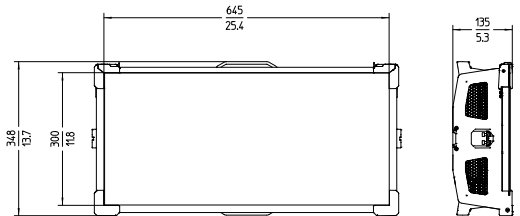

### S60 Pro

Size: 698 x 348 x 135 mm / 27.5 x 13.7 x 5.3 in  
Weight: approx. 13 kg / 28.7 lbs

### S60 Pro MAN - with Manual Yoke

Size: 825 x 568 x 135 mm / 32.5 x 22.4 x 5.3 in  
Weight: approx. 15 kg / 33.1 lbs

### S60 Pro P.O. - with Pole Operated Yoke

Size: 796 x 569 x 135 mm / 31.3 x 22.4 x 5.3 in  
Weight: approx. 16,5 kg / 36.4 lbs

All specifications are nominal / typical values.  
Preliminary data.