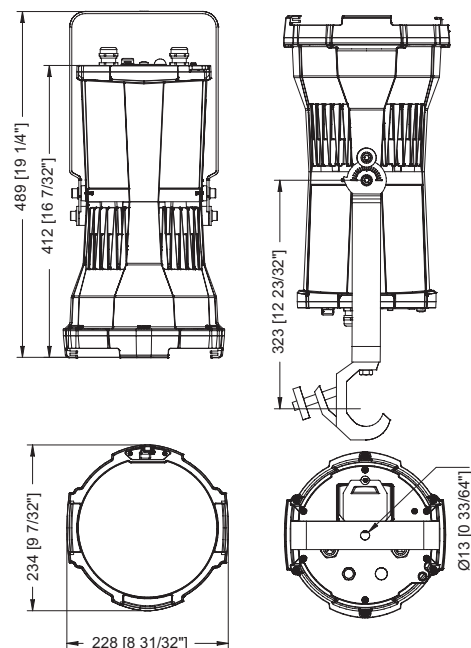

Settings / Addressing Power Supply

PHYSICAL

Width x Height x Legths 228mm x 234mm x 412mm (without hangin bracket) / 489mm (w/bracket)
 Weight 7.5 kg / 16.5 lbs
 Housing High Pressure Die-Cast Aluminium Body
 Tempered Glass
 Finish Options Silver, Black (Standard), White/Custom RAL (Cost Option)
 Cables / Connections: Power Cable 1.2m (3.9ft) Bare End, DMX Cable In/Out, 1m (2.3ft) w/IP67 XLR 5-pin.
 Mounting Method Yoke
 Adjustability 360°
 Protection Factor IP65 / Suitable For Wet Locations
 IK Rating IK 06
 Cooling System Convection
 Operating Ambient Temperature - 5°C / 45°C (23°F / 104°F)
 Operating Temperature: +75°C @ Ambient +45°C (+176°F @ Ambient +113°F)

CERTIFICATION

Listings ETL / cETL, CE, RoHS pending

DIMENSIONS (mm/inch):

ACCESSORIES

Top Hat (Silver, Black)
 Half Top Hat (Silver, Black)
 Doughty Trigger Clamp

PHOTOMETRIC DATA:

RGBW @ 40° Total Luminous Flux: 1676lm (RGBCW 40° CW-6500K, all LEDs on full)