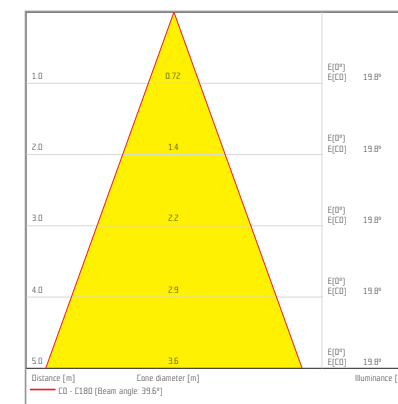

Settings / Addressing Power Supply

PHYSICAL

Width x Height x Legths 228mm x 234mm x 412mm (without hangin bracket) / 489mm (w/bracket)
 Weight 7.5 kg / 16.5 lbs
 Housing High Pressure Die-Cast Aluminium Body
 Tempered Glass
 Finish Options Silver, Black (Standard), White/Custom RAL (Cost Option)
 Cables / Connections: Power Cable 1.2m (3.9ft) Bare End, DMX Cable In/Out, 1m (2.3ft) w/IP67 XLR 5-pin.
 Mounting Method Yoke
 Adjustability 360°
 Protection Factor IP65 / Suitable For Wet Locations
 IK Rating IK 06
 Cooling System Convection
 Operating Ambient Temperature - 5°C / 45°C (23°F / 104°F)
 Operating Temperature: +75°C @ Ambient +45°C (+176°F @ Ambient +113°F)

CERTIFICATION

Listings ETL / cETL, CE, RoHS pending

DIMENSIONS (mm/inch):

ACCESSORIES

Top Hat (Silver, Black)
 Half Top Hat (Silver, Black)
 Doughty Trigger Clamp

PHOTOMETRIC DATA:

RGBW @ 40° Total Luminous Flux: 1676lm (RGBCW 40° CW-6500K, all LEDs on full)

OFFICIAL RELEASE Q3 2018

RGBW @ 4° Total Luminous Flux: 824lm (RGBCW 4° CW-6500K, all LEDs on full)