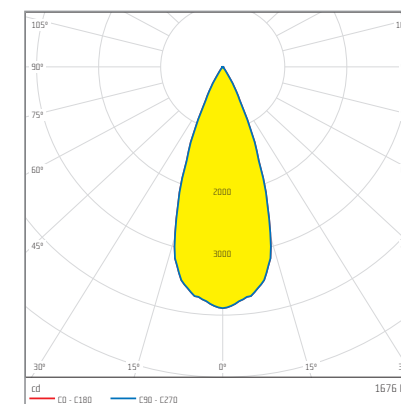

Settings / Addressing Power Supply

PHYSICAL

Width x Height x Legths 228mm x 234mm x 412mm (without hangin bracket) / 489mm (w/bracket)
 Weight 7.5 kg / 16.5 lbs
 Housing High Pressure Die-Cast Aluminium Body
 Tempered Glass
 Finish Options Silver, Black (Standard), White/Custom RAL (Cost Option)
 Cables / Connections: Power Cable 1.2m (3.9ft) Bare End, DMX Cable In/Out, 1m (2.3ft) w/IP67 XLR 5-pin.
 Mounting Method Yoke
 Adjustability 360°
 Protection Factor IP65 / Suitable For Wet Locations
 IK Rating IK 06
 Cooling System Convection
 Operating Ambient Temperature - 5°C / 45°C (23°F / 104°F)
 Operating Temperature: +75°C @ Ambient +45°C (+176°F @ Ambient +113°F)

CERTIFICATION

Listings ETL / cETL, CE, RoHS pending

DIMENSIONS (mm/inch):

ACCESSORIES

Top Hat (Silver, Black)
 Half Top Hat (Silver, Black)
 Doughty Trigger Clamp

PHOTOMETRIC DATA:

RGBW @ 40° Total Luminous Flux: 1676lm (RGBCW 40° CW-6500K, all LEDs on full)

OFFICIAL RELEASE Q3 2018

RGBW @ 4° Total Luminous Flux: 824lm (RGBCW 4° CW-6500K, all LEDs on full)