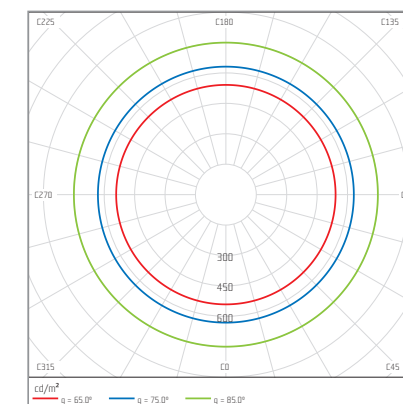

Settings / Addressing Power Supply

PHYSICAL

Width x Height x Legths 228mm x 234mm x 412mm (without hangin bracket) / 489mm (w/bracket)
 Weight 7.5 kg / 16.5 lbs
 Housing High Pressure Die-Cast Aluminium Body
 Tempered Glass
 Finish Options Silver, Black (Standard), White/Custom RAL (Cost Option)
 Cables / Connections: Power Cable 1.2m (3.9ft) Bare End, DMX Cable In/Out, 1m (2.3ft) w/IP67 XLR 5-pin.
 Mounting Method Yoke
 Adjustability 360°
 Protection Factor IP65 / Suitable For Wet Locations
 IK Rating IK 06
 Cooling System Convection
 Operating Ambient Temperature - 5°C / 45°C (23°F / 104°F)
 Operating Temperature: +75°C @ Ambient +45°C (+176°F @ Ambient +113°F)

CERTIFICATION

Listings ETL / cETL, CE, RoHS pending

DIMENSIONS (mm/inch):

ACCESSORIES

Top Hat (Silver, Black)
 Half Top Hat (Silver, Black)
 Doughty Trigger Clamp

PHOTOMETRIC DATA:

RGBW @ 40° Total Luminous Flux: 1676lm (RGBCW 40° CW-6500K, all LEDs on full)

OFFICIAL RELEASE Q3 2018

RGBW @ 4° Total Luminous Flux: 824lm (RGBCW 4° CW-6500K, all LEDs on full)